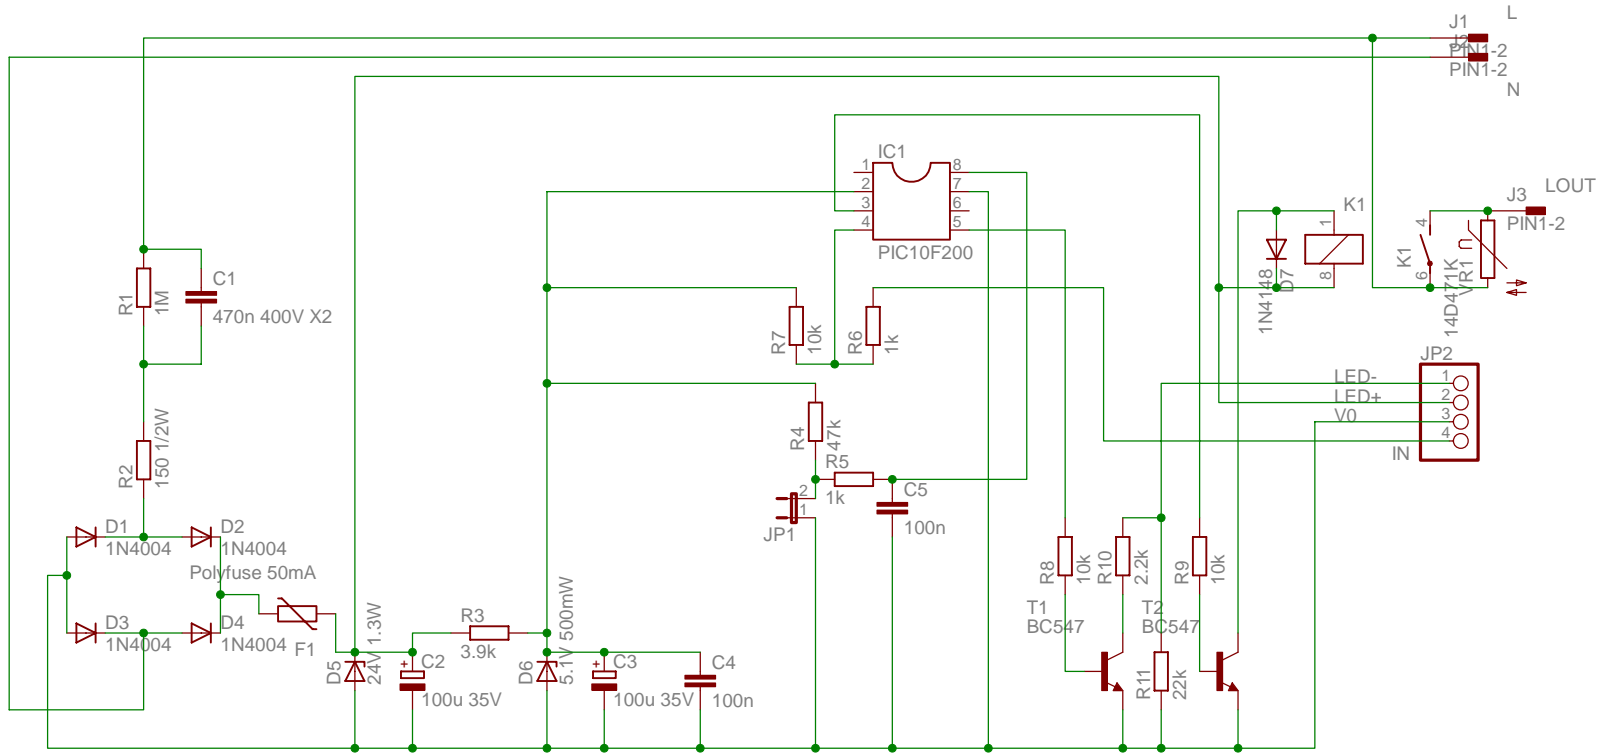

H1 H2 H3 H4
 MOUNT-HOLE-PTH-2.54
 MOUNT-HOLE-PTH-2.54
 MOUNT-HOLE-PTH-2.54
 MOUNT-HOLE-PTH-2.54

TITLE: minutemaids

Document Number:

REV:

Date: 12/23/2015 1:39:52 AM

Sheet: 1/1